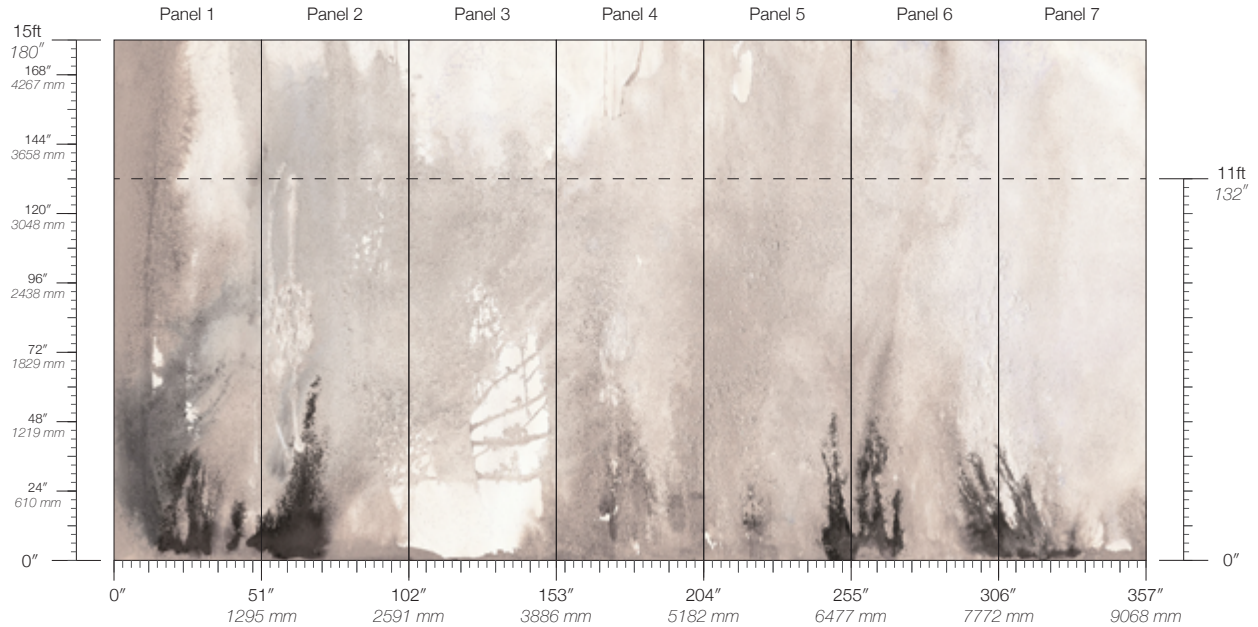

Oceania Fjord

Suitable for residential and commercial projects

COLOR
Fjord

STOCK
Made to order

REPEAT
Non-repeating

CONTACT
sales@calicowallpaper.com
+1 718 243 1705
57 Lispenard Street
New York, NY 10013 USA

ITEM
2803

MINIMUM
1 panel

LEAD TIME
4 weeks to print

CONTENT
Type II Vinyl

MAINTENANCE
Water-based cleanser

ORIGIN
USA

DISCLAIMER
Panel maps represent mural artwork only. Reference the physical sample for color and texture.

PANEL WIDTH
51" / 1295 mm trimmed

FLAMMABILITY
ASTM E84 Adhered Class A

DETAILS
Custom options available

PANEL HEIGHT
132" / 3353 mm standard
180" / 4572 mm standard

ENVIRONMENTAL
Recycled Content, Phthalate Free
Low VOC, HPD Available

PRICE
Available upon request